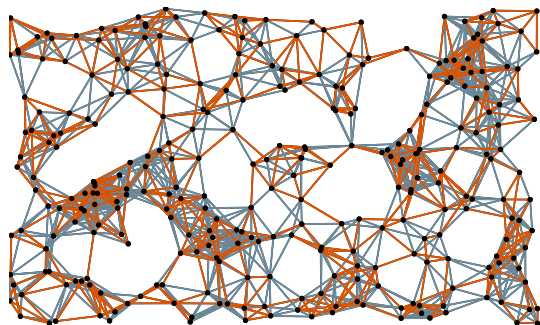

#### *Connectivity properties of random geometric irrigation graphs*

Consider a graph whose vertices represent  $n$  uniform random points in the unit square. One may form a random geometric graph by connecting two points by an edge if the distance of the points is at most  $r$ . Let  $c$  be a positive integer. We form an irrigation subgraph of the random geometric graph by selecting, at random,  $c$  vertices among the neighbors of any given vertex, and keeping only the edges joining the vertex to the selected neighbors. We present various results about connectivity properties of such graphs. Joint work with Nicolas Broutin and Luc Devroye.