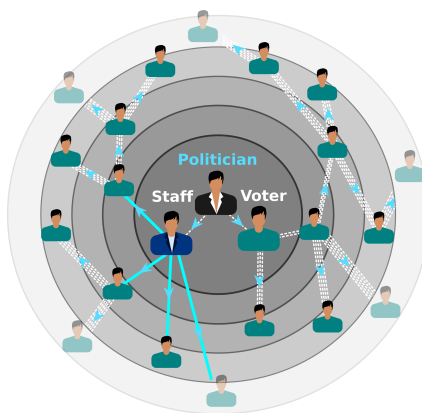

Análise e Modelagem das Eleições Proporcionalis do Brasil

Eleições, especialmente em países grandes como o Brasil, nos fornecem uma grande quantidade de informações a partir de bancos de dados disponíveis na Internet, que podem nos ajudar a entender como indivíduos interagem e influenciam uns aos outros. Neste seminário, analisaremos extensivamente os dados de eleições brasileiras durante o período 1970-2014. Através da distribuição estatística de votos dos candidatos a deputado e senador, faremos uma análise comparativa de diferentes eleições. Iremos discutir também um modelo baseado em um sistema de equações diferenciais não-lineares acopladas com parâmetros estocásticos. Este modelo reproduz bem o comportamento dos dados observados e nos permite relacionar um parâmetro da distribuição de votos com as redes de interações sociais entre candidatos e eleitores, e entre os eleitores entre si.

17:00 – Discussão e lanche

Local

Instituto de Física da UFF - sala 201
Av. Gal. Milton Tavares de Souza, s/nº
Campus da Praia Vermelha
Niterói, RJ, Brasil

Contatos

Augusto Teixeira (IMPA)	augusto@impa.br
Evaldo M. F. Curado (CBPF)	evaldo@cbpf.br
Fábio D. A. Aarão Reis (UFF)	reis@if.uff.br
Maria Eulália Vares (UFRJ)	eulalia@im.ufrj.br
Mariane B. Alves (UFRJ)	mariane@im.ufrj.br
Patrícia Gonçalves (PUC-Rio)	patricia@mat.puc-rio.br

www.im.ufrj.br/~coloquiomea/

Apoio:

Realização: